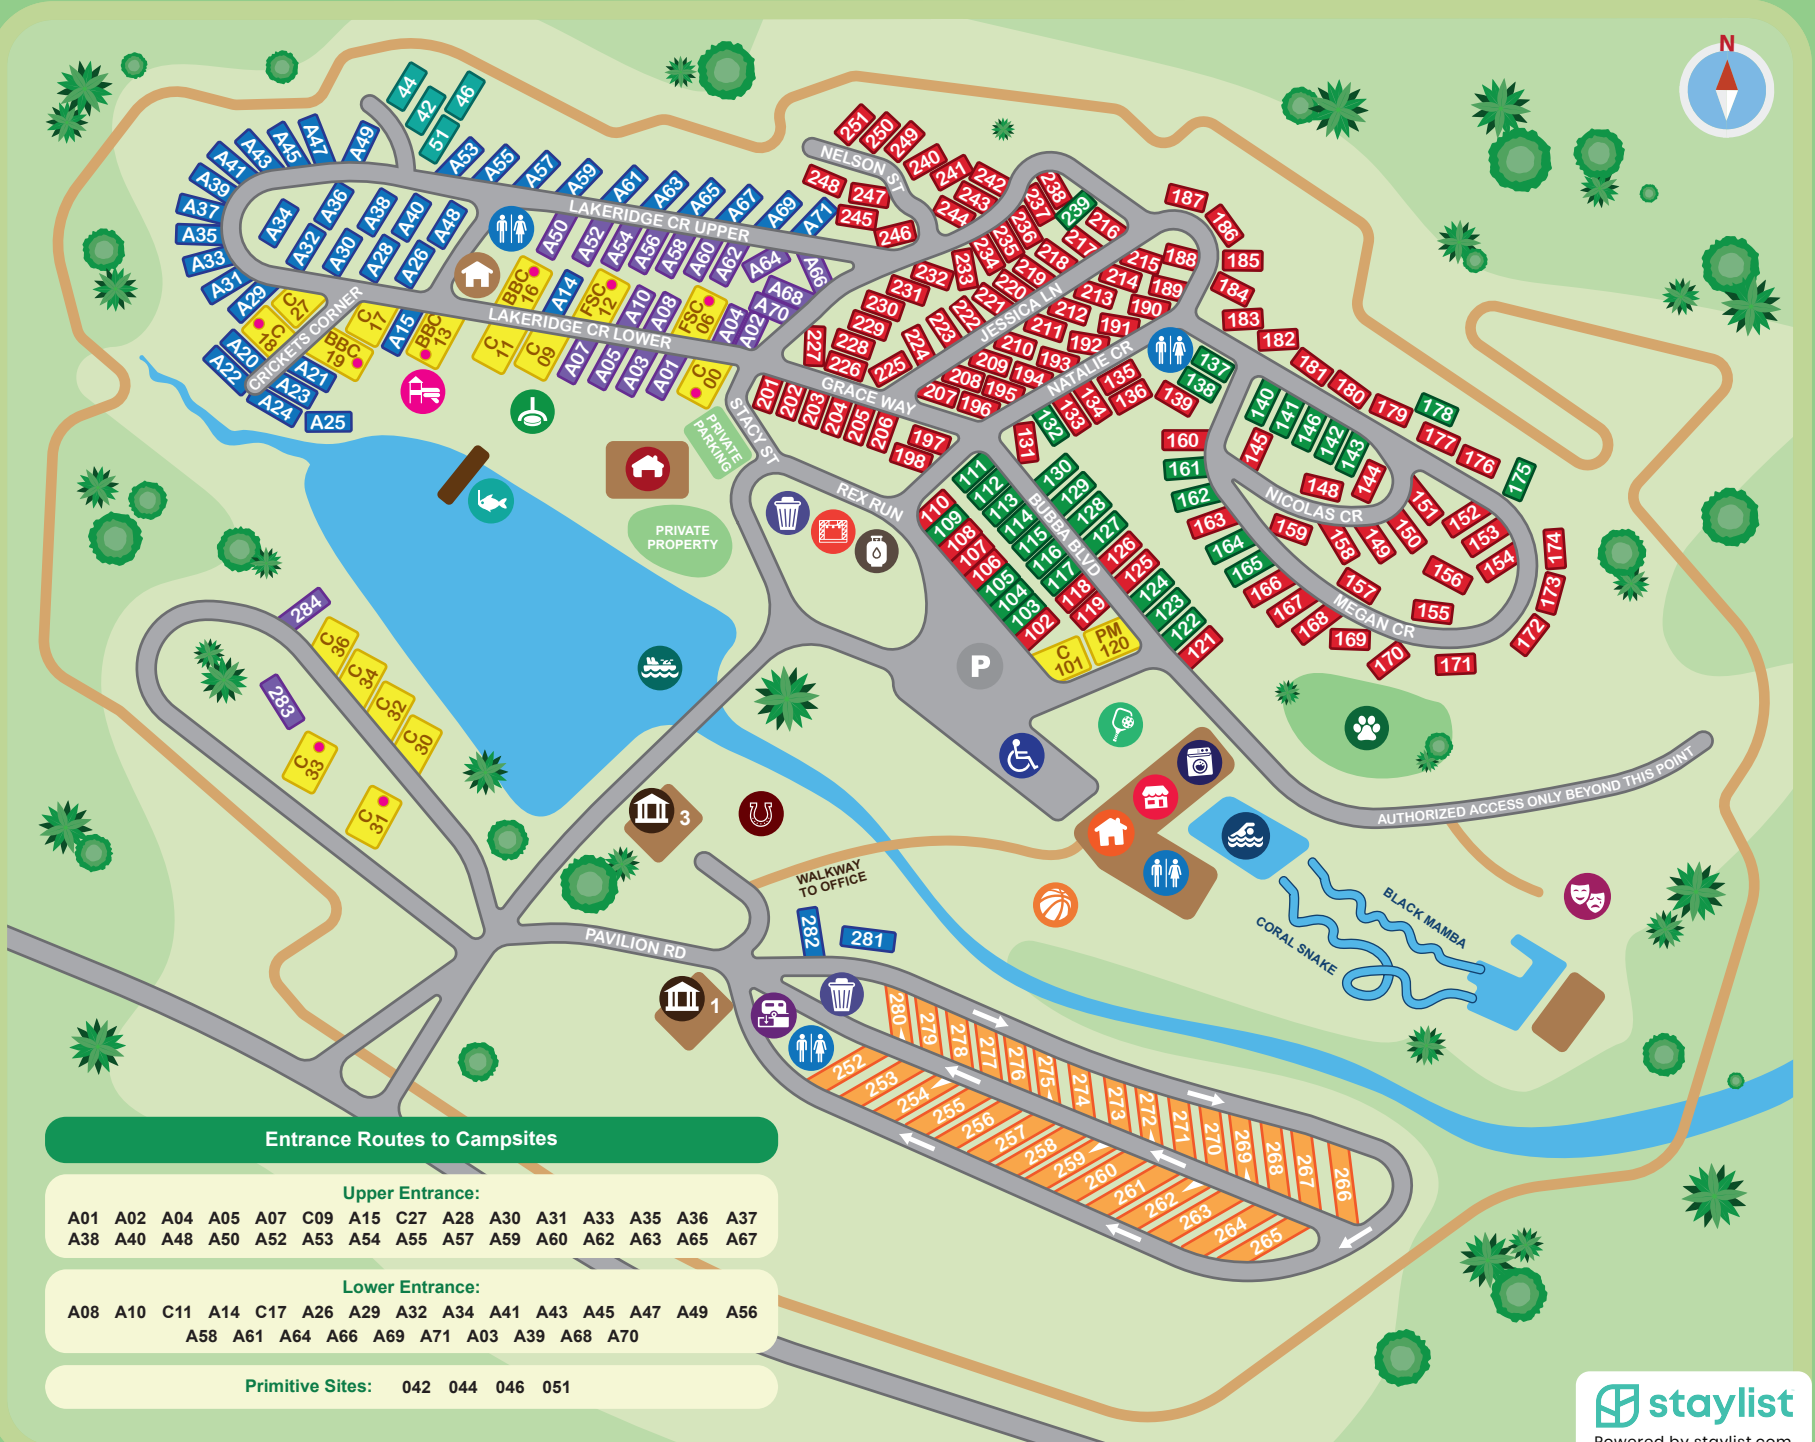

8736 Double Cabin Rd | Hillsville, VA 24343

LEGEND

- | | | | |
|---------------------------|------------------------|-----------------------|--------------------|
| FHU Pull-Thru RV Site | Water/Electric RV Site | Homeowners | Tent Site |
| FHU RV Site Seasonal Site | VIP RV Site | Cabins | Pet-Friendly Cabin |
| Office | SnackBar & Arcade | Pavilion | Outdoor Theater |
| Activity Court | Basketball | Shuffleboard | Horseshoes |
| Play Area | Dog Park | Waterpark | Fishing Dock |
| | | Stage | Restrooms & Shower |
| | | Bungalow | Landry |
| | | Homeowner's Clubhouse | Paddle Boats |
| | | Handicap Parking | Propane |
| | | Parking | Dumpster |
| | | Walking Trail | |

Entrance Routes to Campsites

Upper Entrance:

A01 A02 A04 A05 A07 C09 A15 C27 A28 A30 A31 A33 A35 A36 A37
A38 A40 A48 A50 A52 A53 A54 A55 A57 A59 A60 A62 A63 A65 A67

Lower Entrance:

A08 A10 C11 A14 C17 A26 A29 A32 A34 A41 A43 A45 A47 A49 A56
A58 A61 A64 A66 A69 A71 A03 A39 A68 A70

Primitive Sites: 042 044 046 051